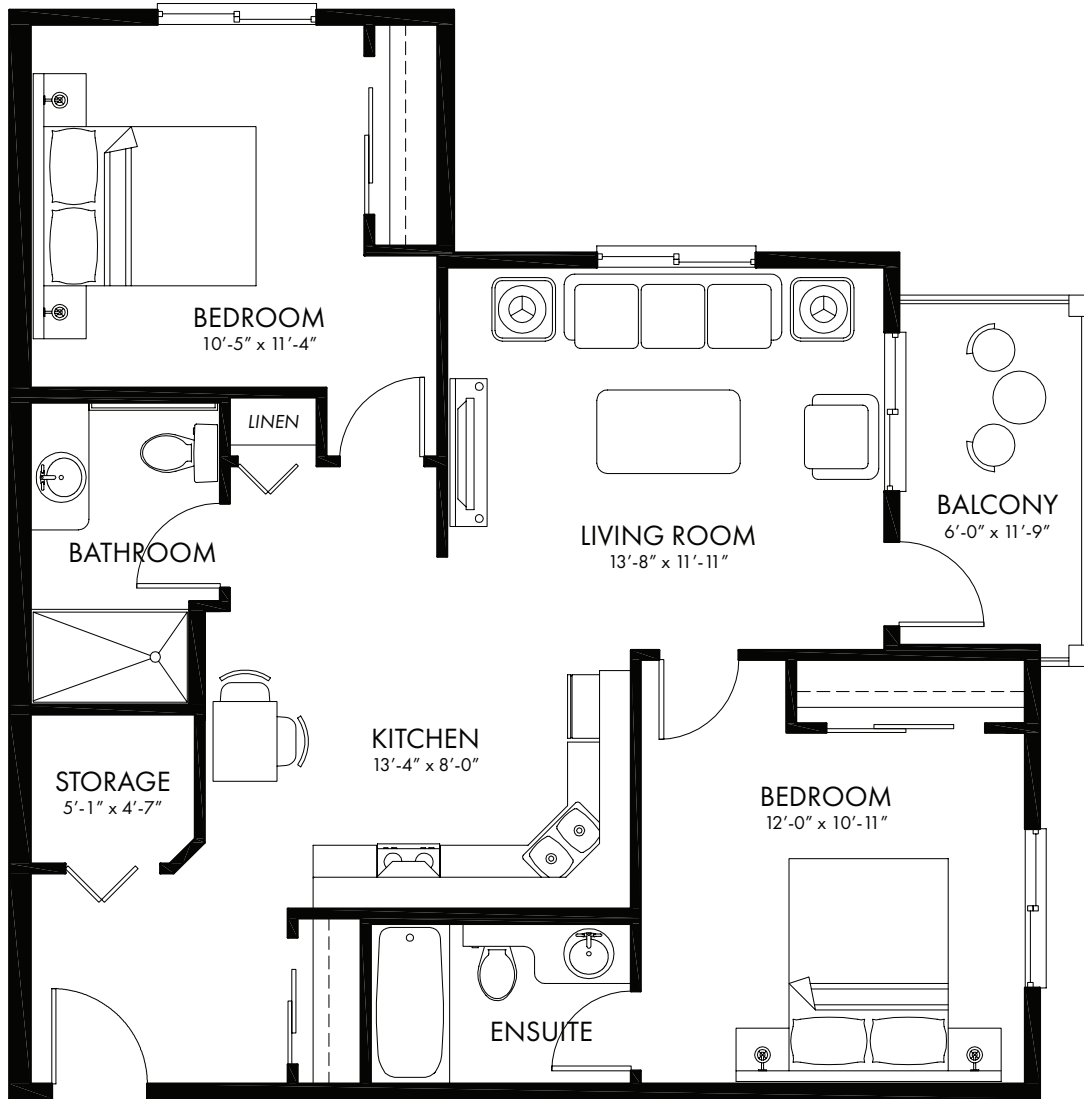

FREEDOM • CHOICE • INDEPENDENCE • [LifestyleOptions.ca](http://LifestyleOptions.ca)

**LEDUC** 108 West Haven Drive, Leduc T9E 0R7 T 780.980.3064 F 780.980.3943

SECOND, THIRD, AND FOURTH FLOORS ONLY

*The developer reserves the right to modify floor plans, site plans, renderings, elevations, common areas and features in a continuing effort to improve product quality.*