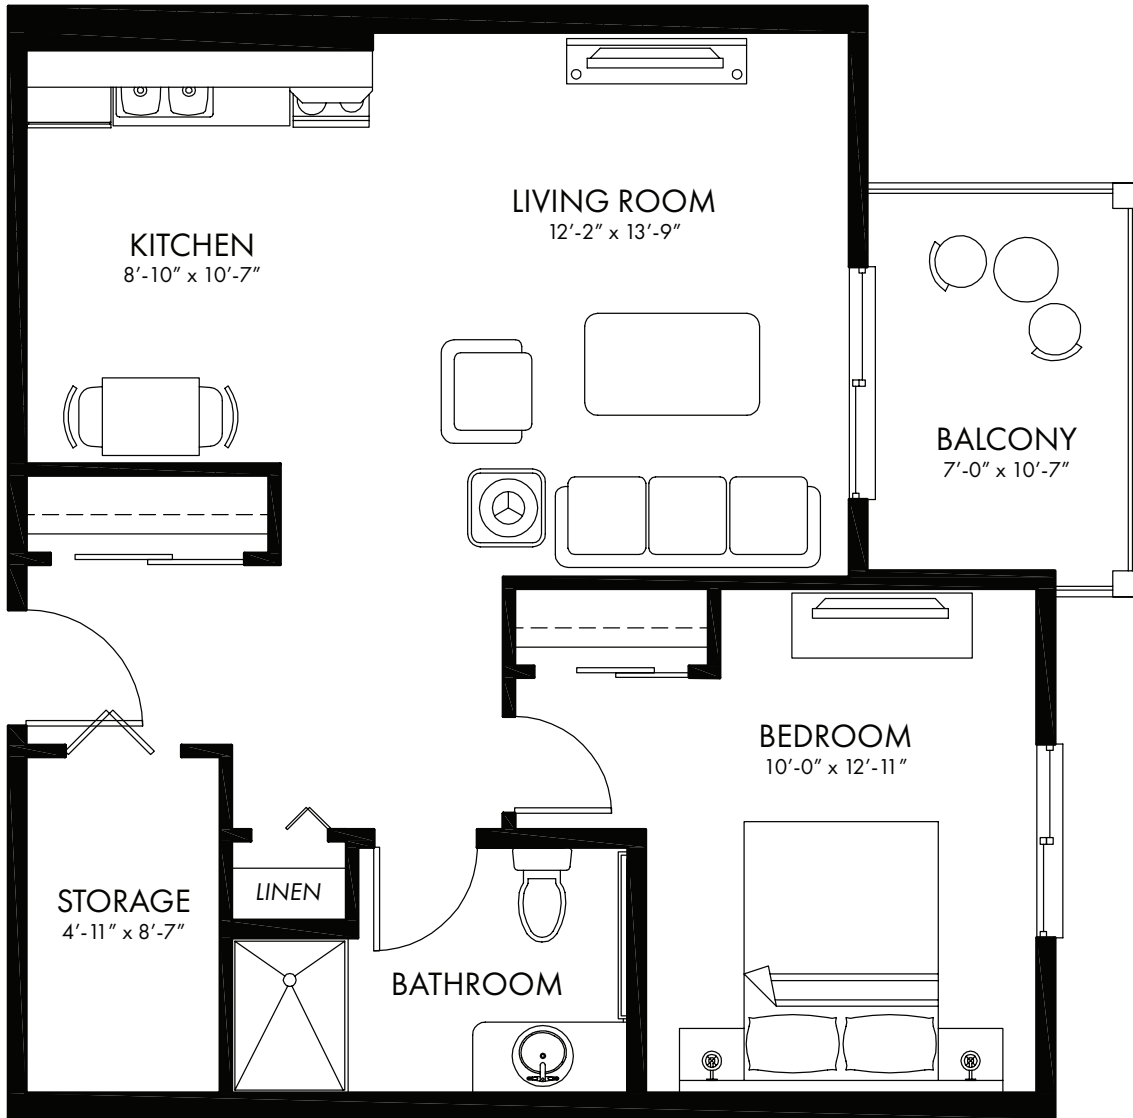

SECOND, THIRD, AND FOURTH FLOORS ONLY

The developer reserves the right to modify floor plans, site plans, renderings, elevations, common areas and features in a continuing effort to improve product quality.

FREEDOM • CHOICE • INDEPENDENCE • LifestyleOptions.ca

LEDUC 108 West Haven Drive, Leduc T9E 0R7 T 780.980.3064 F 780.980.3943