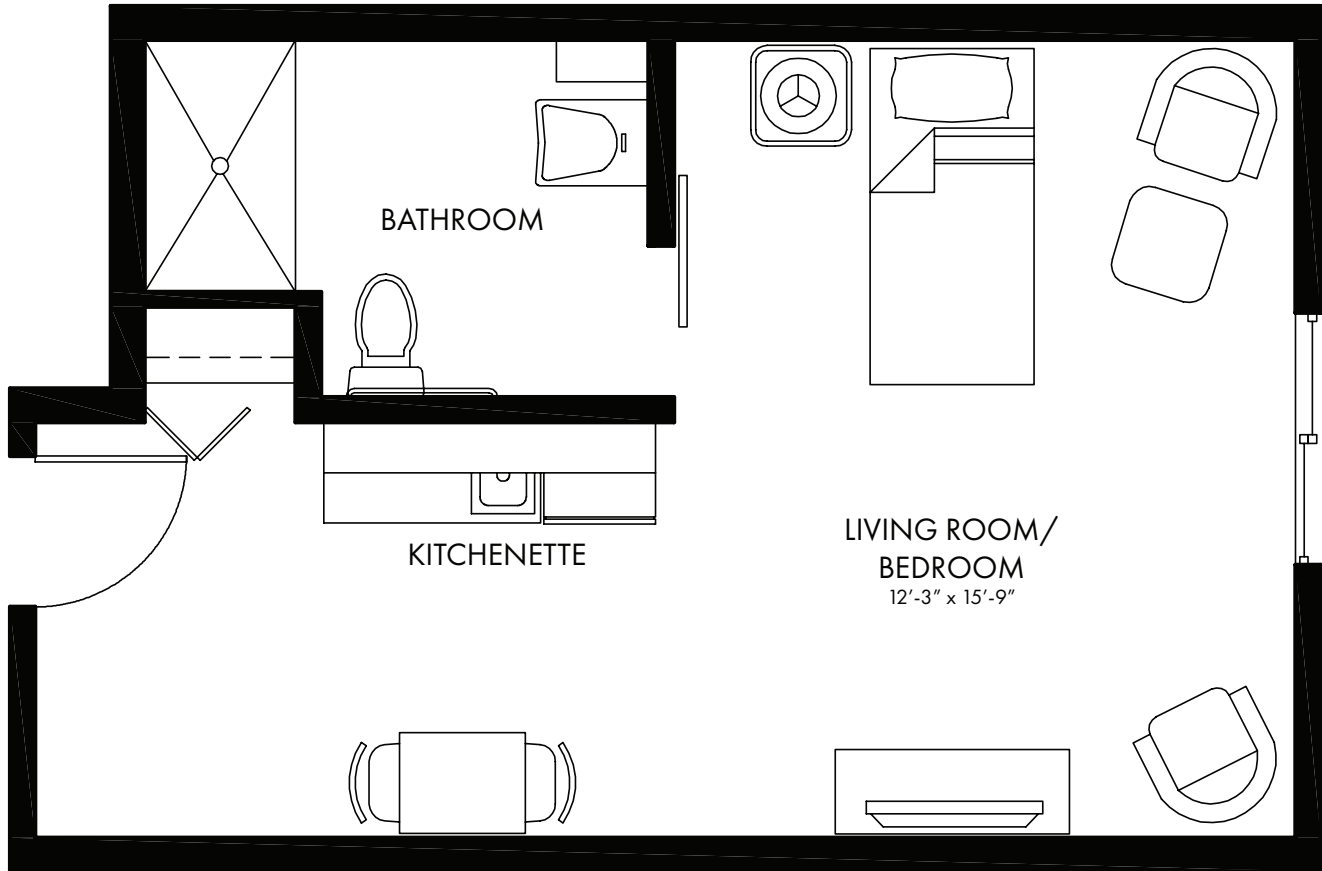

FREEDOM • CHOICE • INDEPENDENCE • [LifestyleOptions.ca](http://LifestyleOptions.ca)

**LEDUC** 108 West Haven Drive, Leduc T9E 0R7 T 780.980.3064 F 780.980.3943

MAIN FLOOR ONLY

*The developer reserves the right to modify floor plans, site plans, renderings, elevations, common areas and features in a continuing effort to improve product quality.*