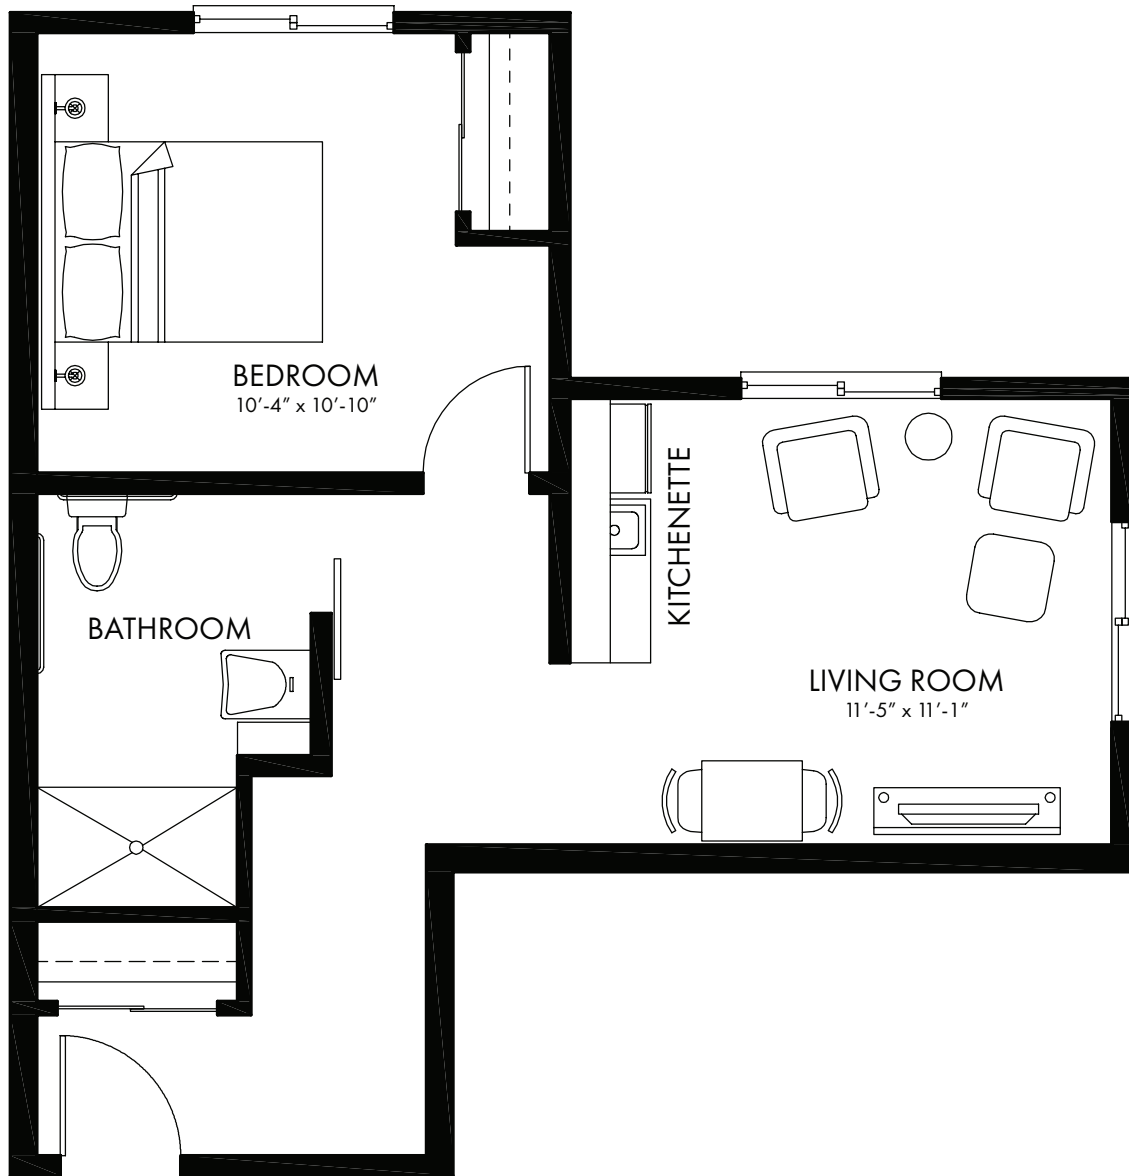

MAIN FLOOR ONLY

The developer reserves the right to modify floor plans, site plans, renderings, elevations, common areas and features in a continuing effort to improve product quality.

FREEDOM • CHOICE • INDEPENDENCE • LifestyleOptions.ca

LEDUC 108 West Haven Drive, Leduc T9E 0R7 T 780.980.3064 F 780.980.3943