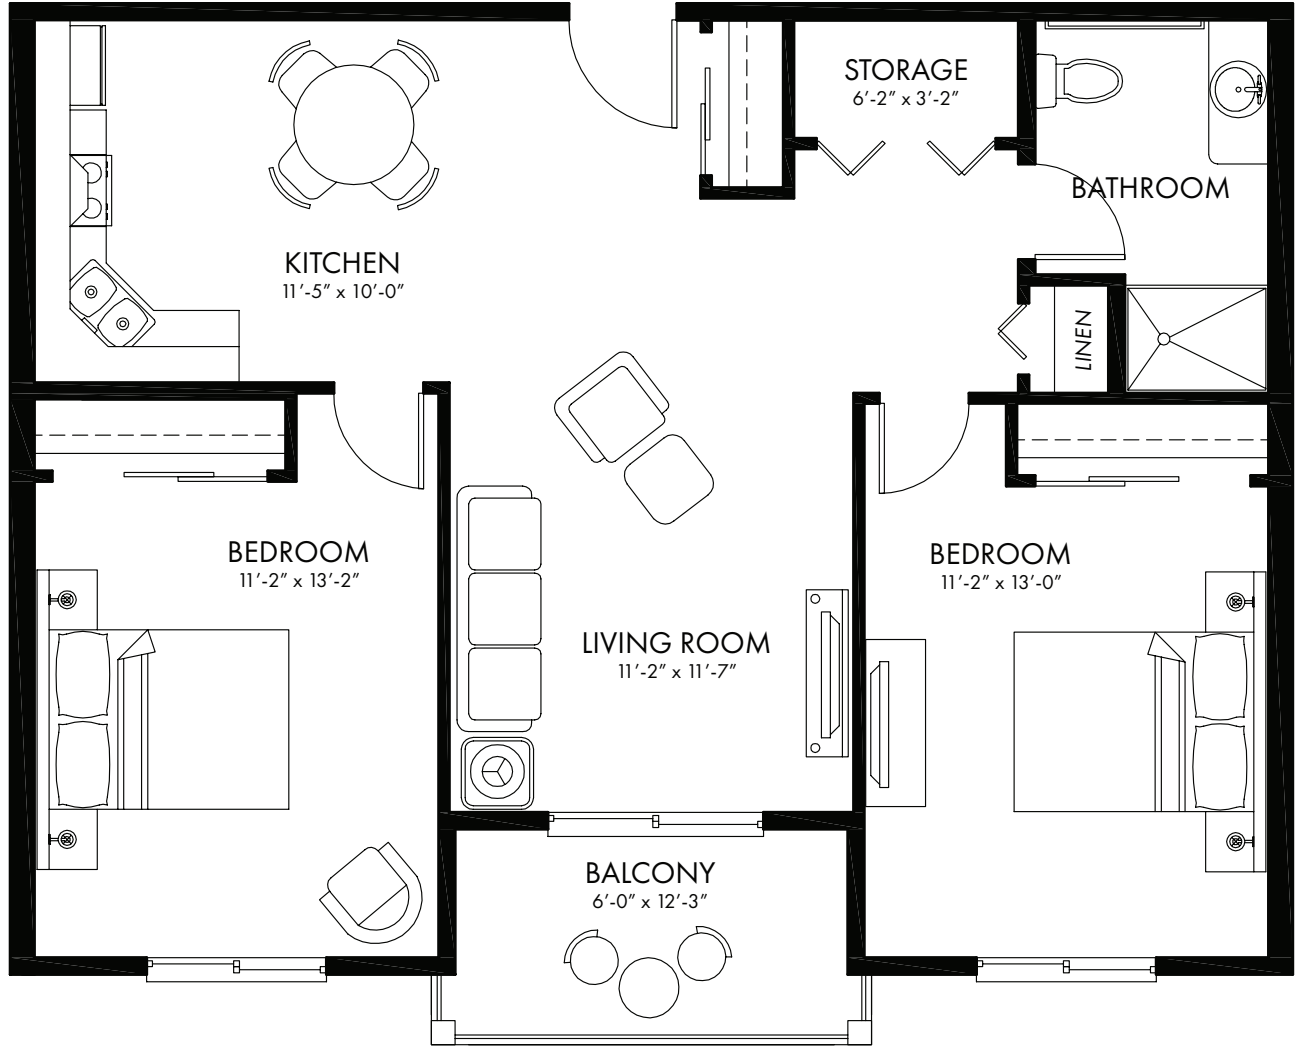

SECOND, THIRD, AND FOURTH FLOORS ONLY

The developer reserves the right to modify floor plans, site plans, renderings, elevations, common areas and features in a continuing effort to improve product quality.

FREEDOM • CHOICE • INDEPENDENCE • LifestyleOptions.ca

LEDUC 108 West Haven Drive, Leduc T9E 0R7 T 780.980.3064 F 780.980.3943