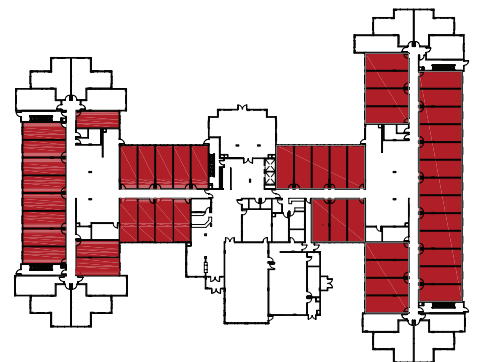

MAIN FLOOR ONLY

The developer reserves the right to modify floor plans, site plans, renderings, elevations, common areas and features in a continuing effort to improve product quality.

FREEDOM • CHOICE • INDEPENDENCE • LifestyleOptions.ca

LEDUC 108 West Haven Drive, Leduc T9E 0R7 T 780.980.3064 F 780.980.3943