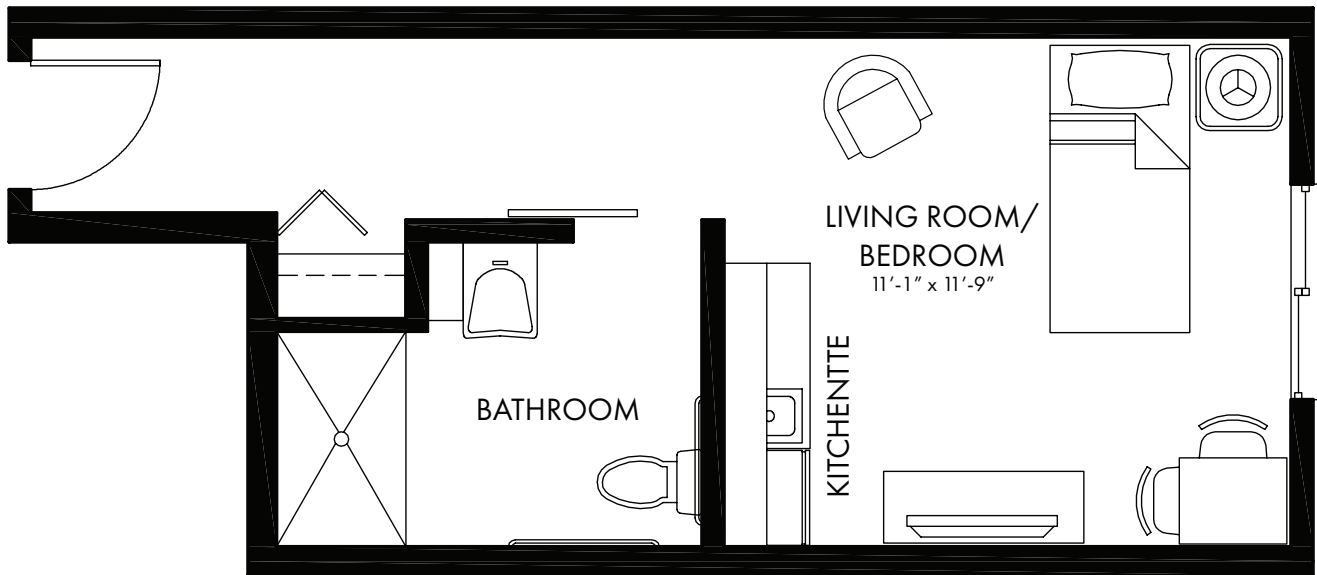

FREEDOM • CHOICE • INDEPENDENCE • [LifestyleOptions.ca](http://LifestyleOptions.ca)

**LEDUC** 108 West Haven Drive, Leduc T9E 0R7 T 780.980.3064 F 780.980.3943

*The developer reserves the right to modify floor plans, site plans, renderings, elevations, common areas and features in a continuing effort to improve product quality.*

FREEDOM • CHOICE • INDEPENDENCE • [LifestyleOptions.ca](http://LifestyleOptions.ca)

**LEDUC** 108 West Haven Drive, Leduc T9E 0R7 T 780.980.3064 F 780.980.3943

MAIN FLOOR ONLY

*The developer reserves the right to modify floor plans, site plans, renderings, elevations, common areas and features in a continuing effort to improve product quality.*