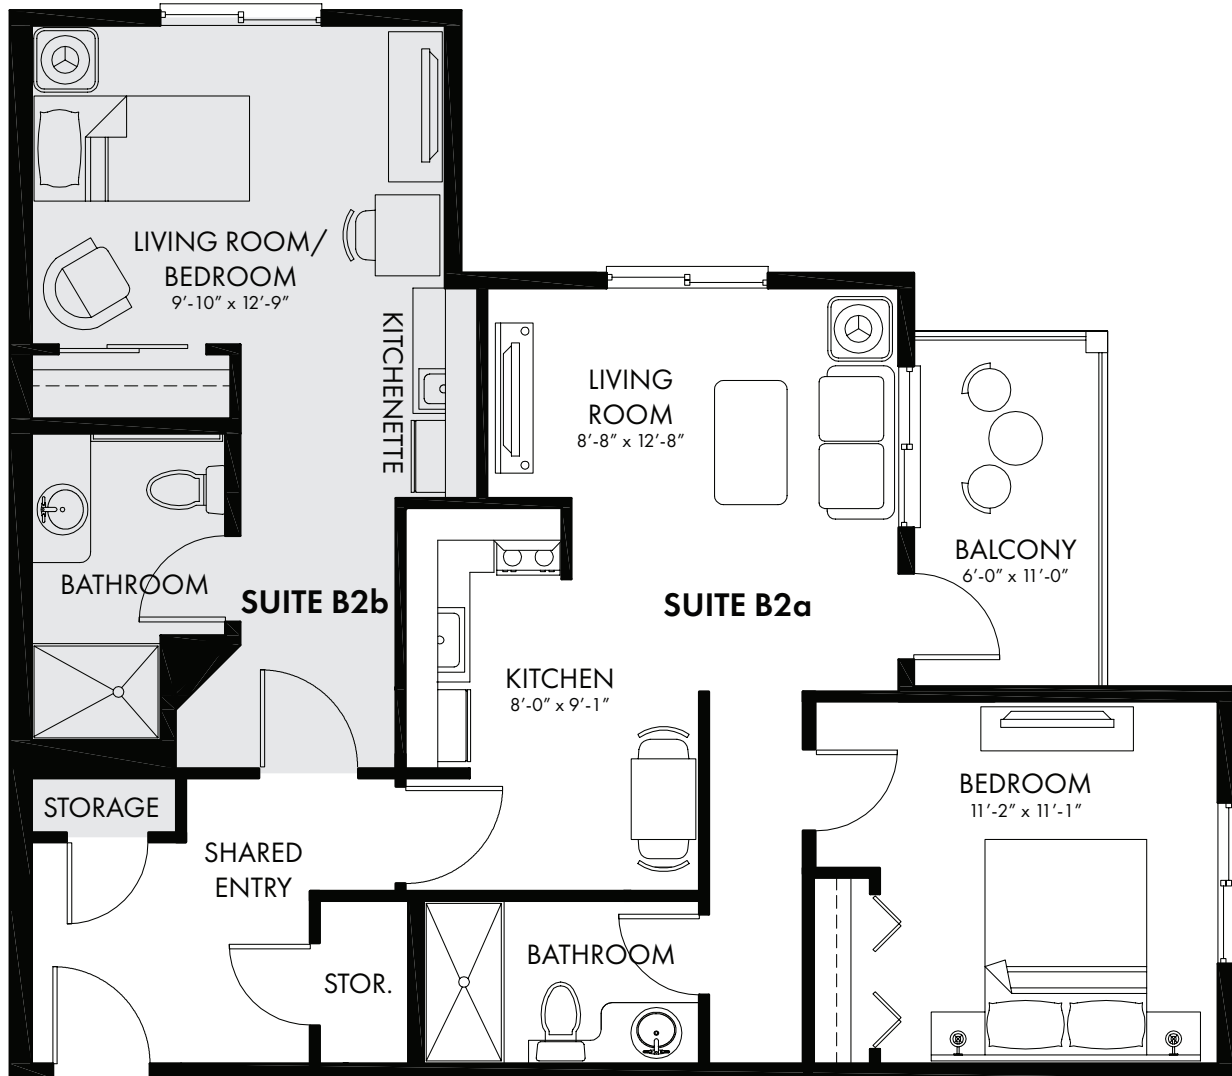

SECOND, THIRD, AND FOURTH FLOORS ONLY

The developer reserves the right to modify floor plans, site plans, renderings, elevations, common areas and features in a continuing effort to improve product quality.

FREEDOM • CHOICE • INDEPENDENCE • LifestyleOptions.ca

LEDUC 108 West Haven Drive, Leduc T9E 0R7 T 780.980.3064 F 780.980.3943