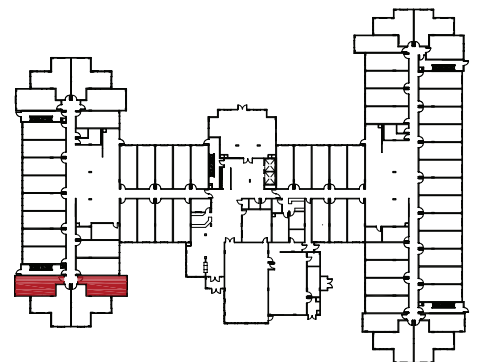

The developer reserves the right to modify floor plans, site plans, renderings, elevations, common areas and features in a continuing effort to improve product quality.

FREEDOM • CHOICE • INDEPENDENCE • LifestyleOptions.ca

LEDUC 108 West Haven Drive, Leduc T9E 0R7 T 780.980.3064 F 780.980.3943