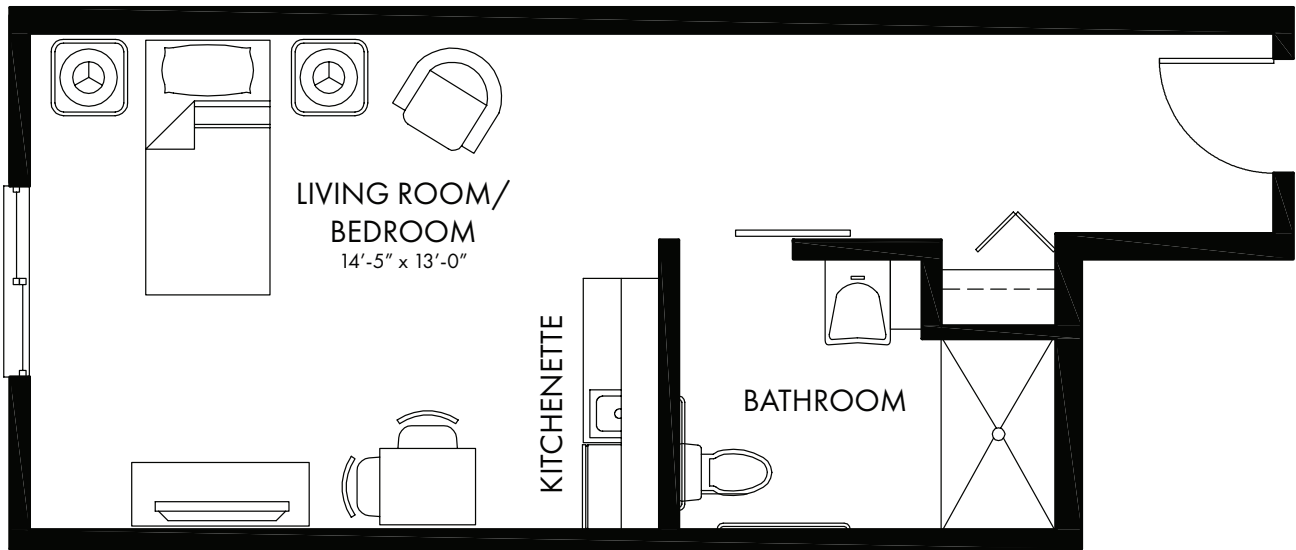

MAIN FLOOR ONLY

The developer reserves the right to modify floor plans, site plans, renderings, elevations, common areas and features in a continuing effort to improve product quality.

FREEDOM • CHOICE • INDEPENDENCE • LifestyleOptions.ca

LEDUC 108 West Haven Drive, Leduc T9E 0R7 T 780.980.3064 F 780.980.3943