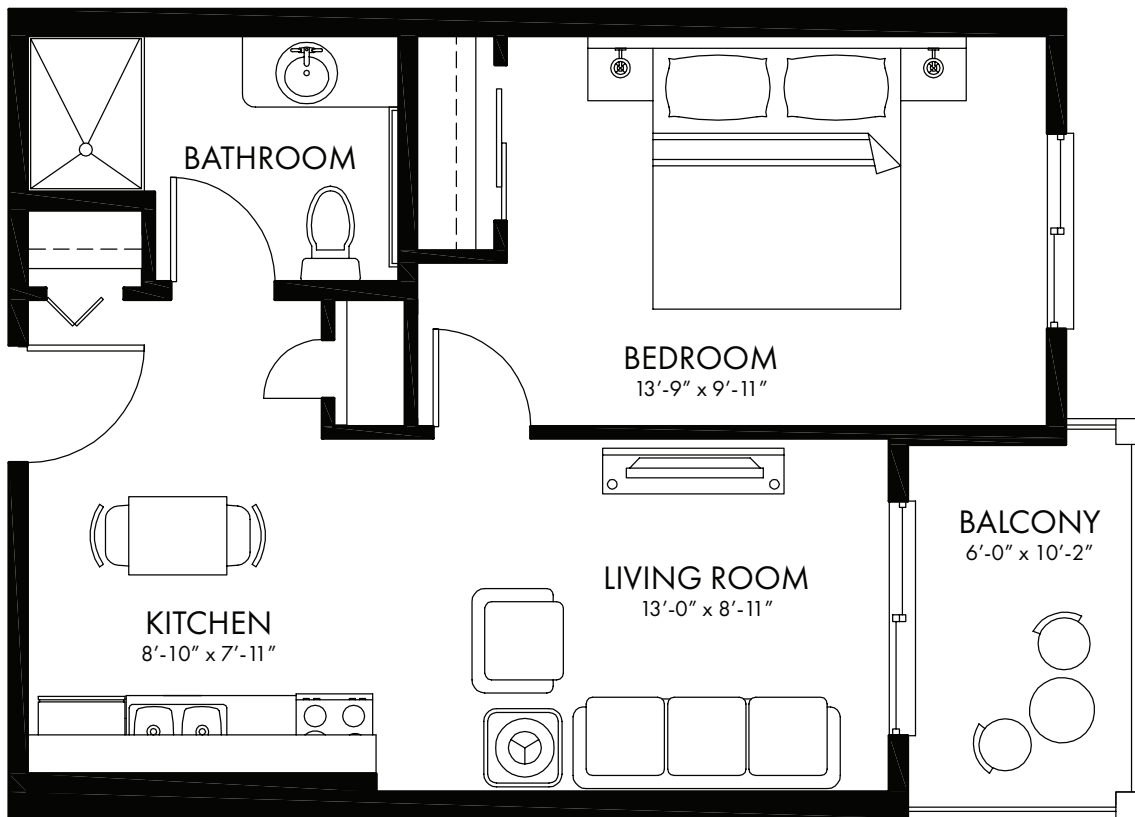

SECOND, THIRD, AND FOURTH FLOORS ONLY
(EXCEPTION OF * SUITES ON THIRD FLOOR)

The developer reserves the right to modify floor plans, site plans, renderings, elevations, common areas and features in a continuing effort to improve product quality.

SECOND, THIRD, AND FOURTH FLOORS ONLY

FREEDOM • CHOICE • INDEPENDENCE • LifestyleOptions.ca

LEDUC 108 West Haven Drive, Leduc T9E 0R7 T 780.980.3064 F 780.980.3943