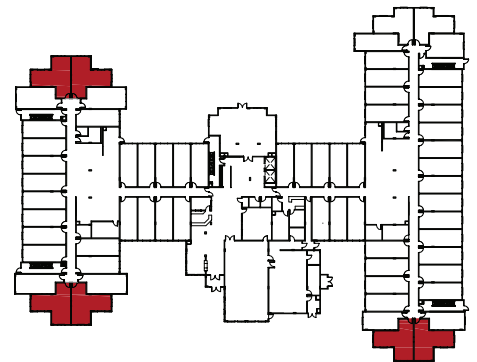

MAIN FLOOR ONLY

The developer reserves the right to modify floor plans, site plans, renderings, elevations, common areas and features in a continuing effort to improve product quality.

FREEDOM • CHOICE • INDEPENDENCE • LifestyleOptions.ca

LEDUC 108 West Haven Drive, Leduc T9E 0R7 T 780.980.3064 F 780.980.3943