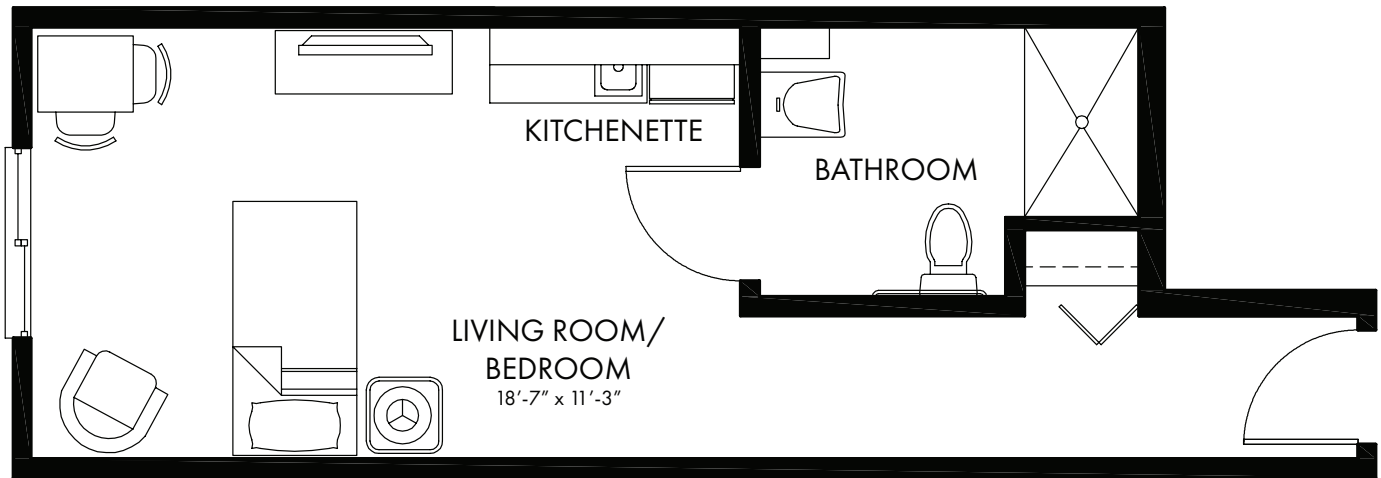

MAIN FLOOR ONLY

The developer reserves the right to modify floor plans, site plans, renderings, elevations, common areas and features in a continuing effort to improve product quality.

FREEDOM • CHOICE • INDEPENDENCE • LifestyleOptions.ca

LEDUC 108 West Haven Drive, Leduc T9E 0R7 T 780.980.3064 F 780.980.3943