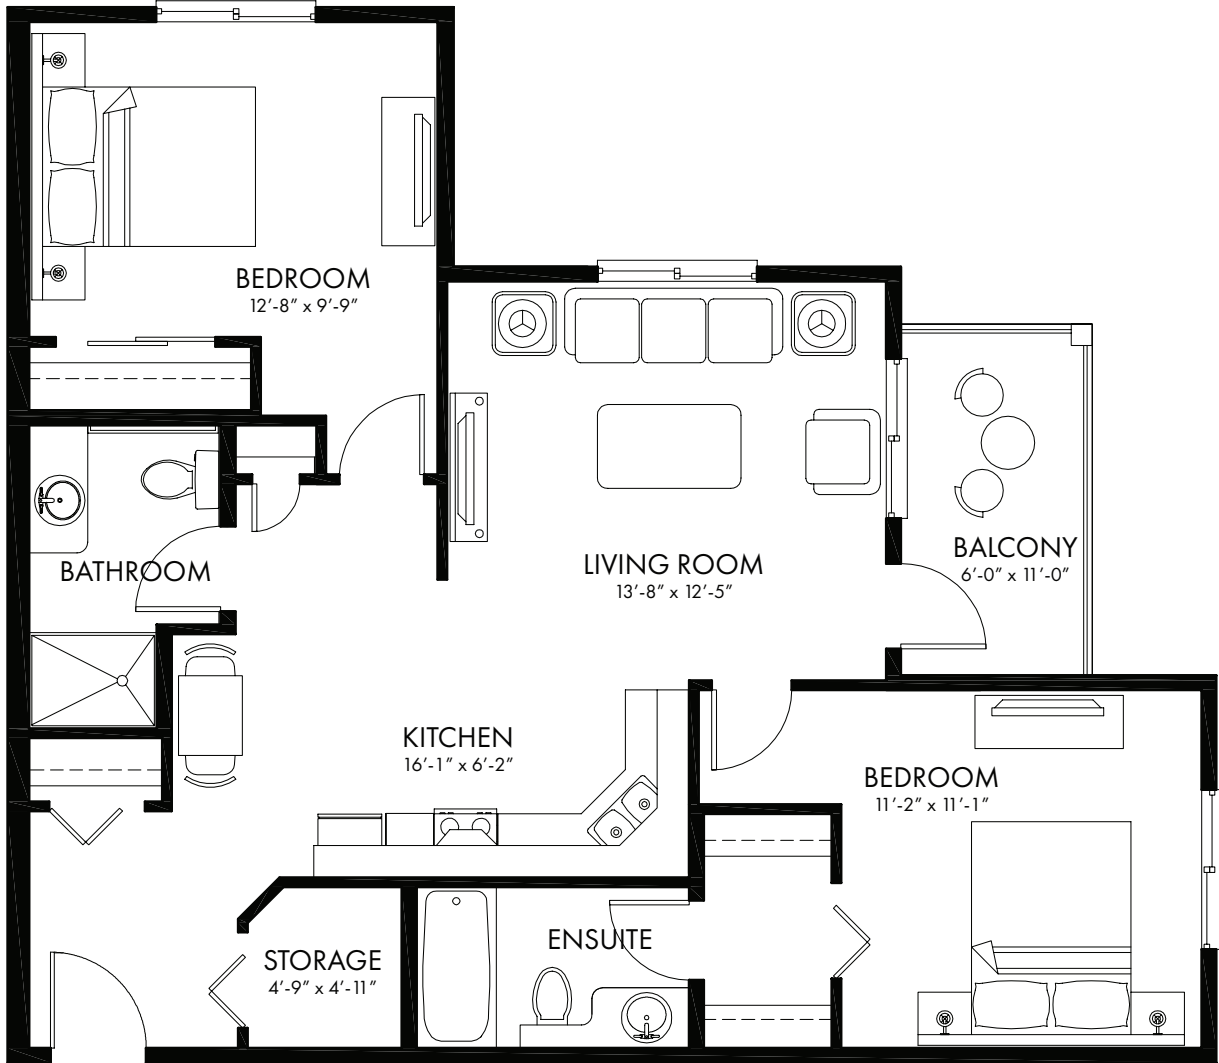

THIRD FLOOR ONLY

The developer reserves the right to modify floor plans, site plans, renderings, elevations, common areas and features in a continuing effort to improve product quality.

FREEDOM • CHOICE • INDEPENDENCE • LifestyleOptions.ca

LEDUC 108 West Haven Drive, Leduc T9E 0R7 T 780.980.3064 F 780.980.3943