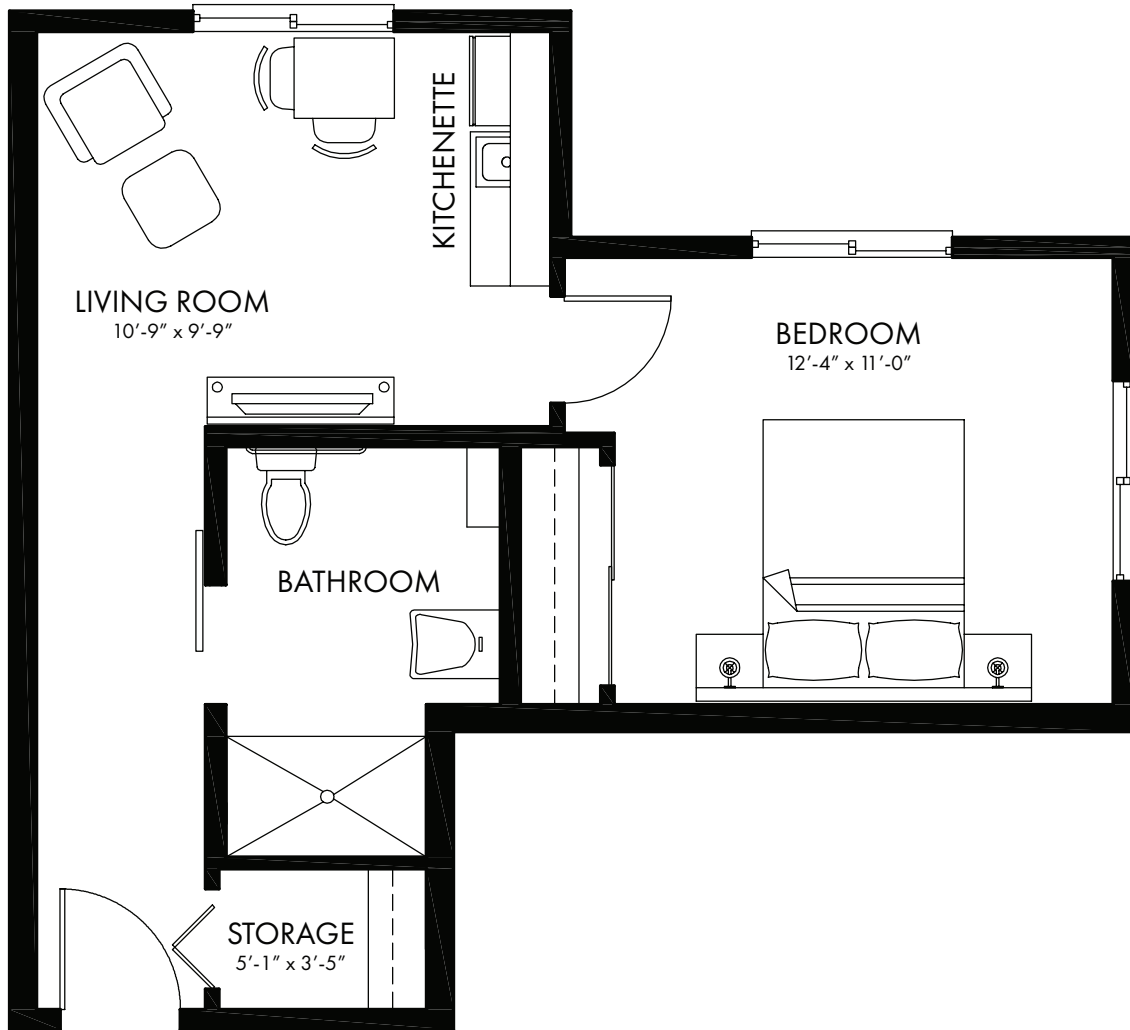

MAIN FLOOR ONLY

The developer reserves the right to modify floor plans, site plans, renderings, elevations, common areas and features in a continuing effort to improve product quality.

FREEDOM • CHOICE • INDEPENDENCE • LifestyleOptions.ca

LEDUC 108 West Haven Drive, Leduc T9E 0R7 T 780.980.3064 F 780.980.3943