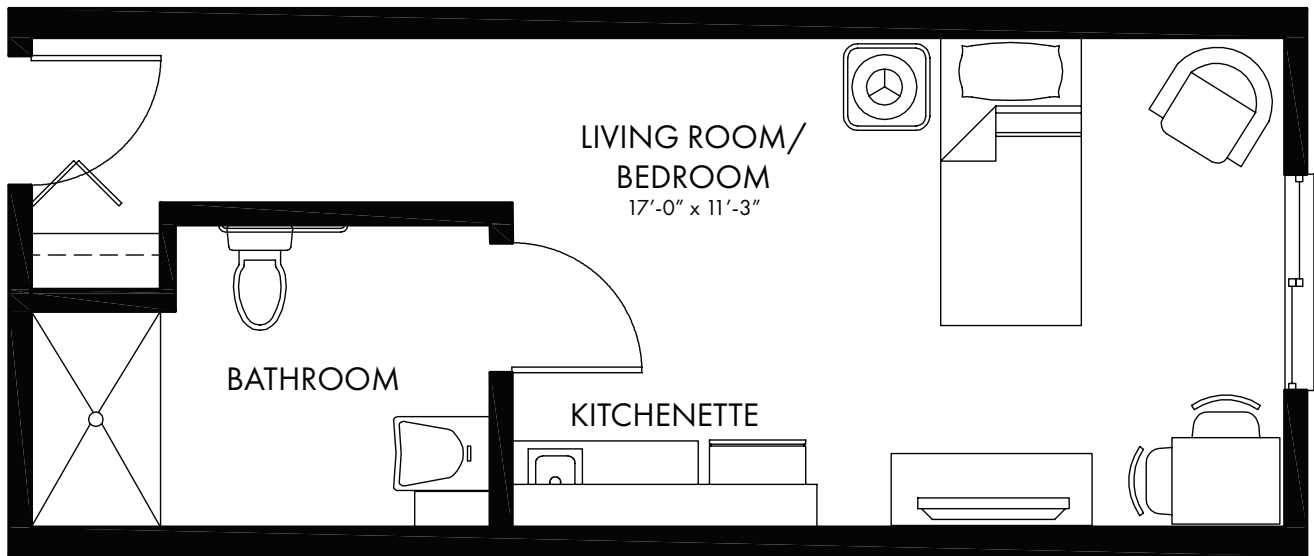

SECOND, THIRD, AND FOURTH FLOORS ONLY

The developer reserves the right to modify floor plans, site plans, renderings, elevations, common areas and features in a continuing effort to improve product quality.

FREEDOM • CHOICE • INDEPENDENCE • LifestyleOptions.ca

LEDUC 108 West Haven Drive, Leduc T9E 0R7 T 780.980.3064 F 780.980.3943