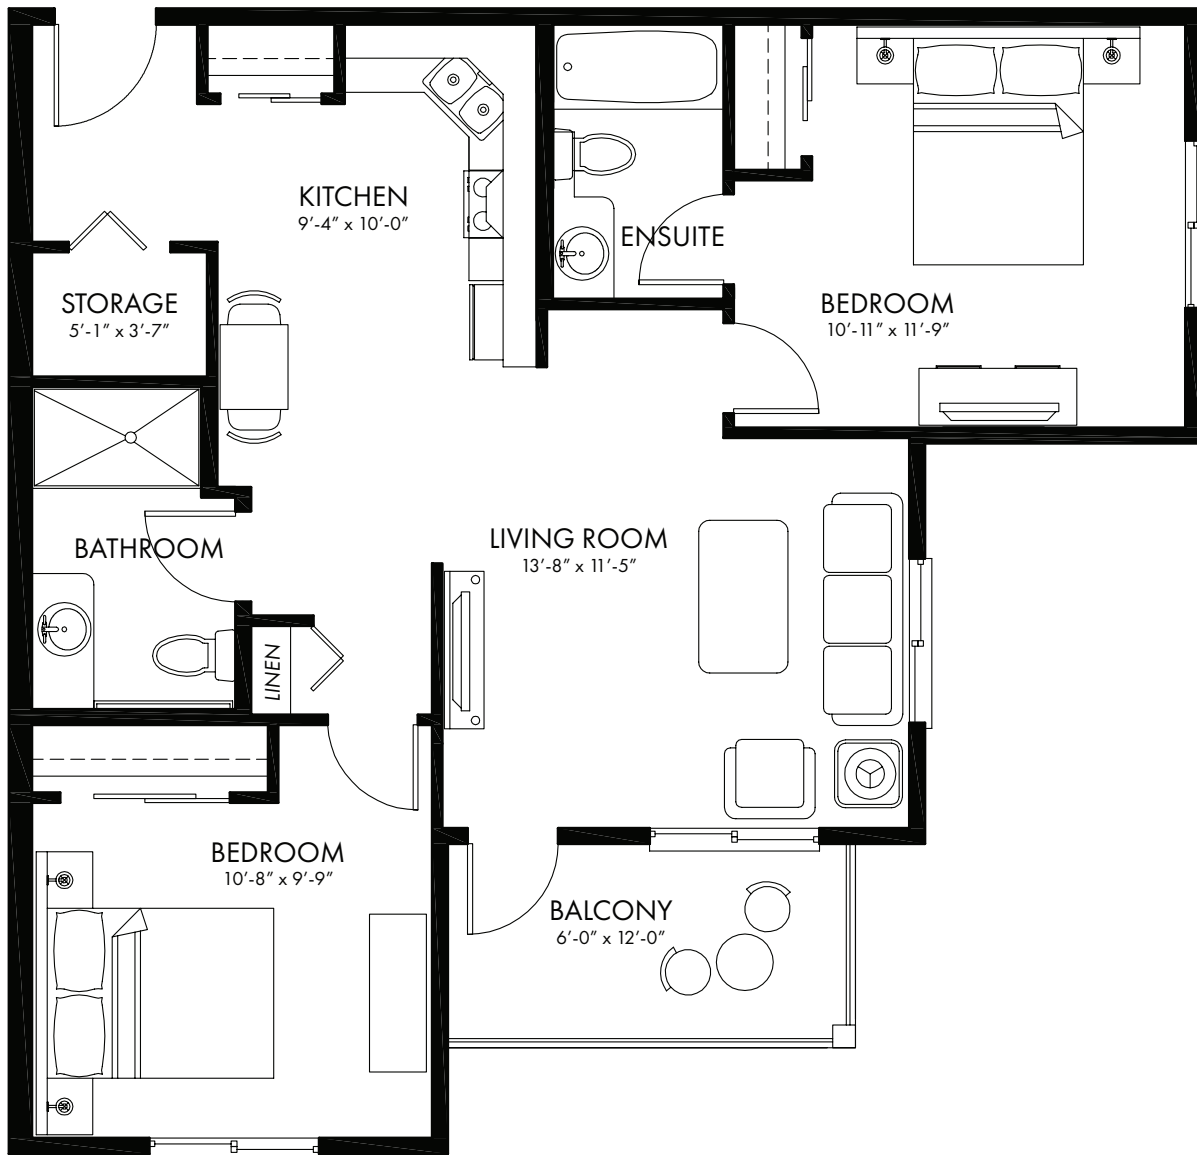

**SECOND, THIRD, AND FOURTH FLOORS ONLY**

FREEDOM • CHOICE • INDEPENDENCE • [LifestyleOptions.ca](http://LifestyleOptions.ca)

**LEDUC** 108 West Haven Drive, Leduc T9E 0R7 T 780.980.3064 F 780.980.3943

SECOND, THIRD, AND FOURTH FLOORS ONLY