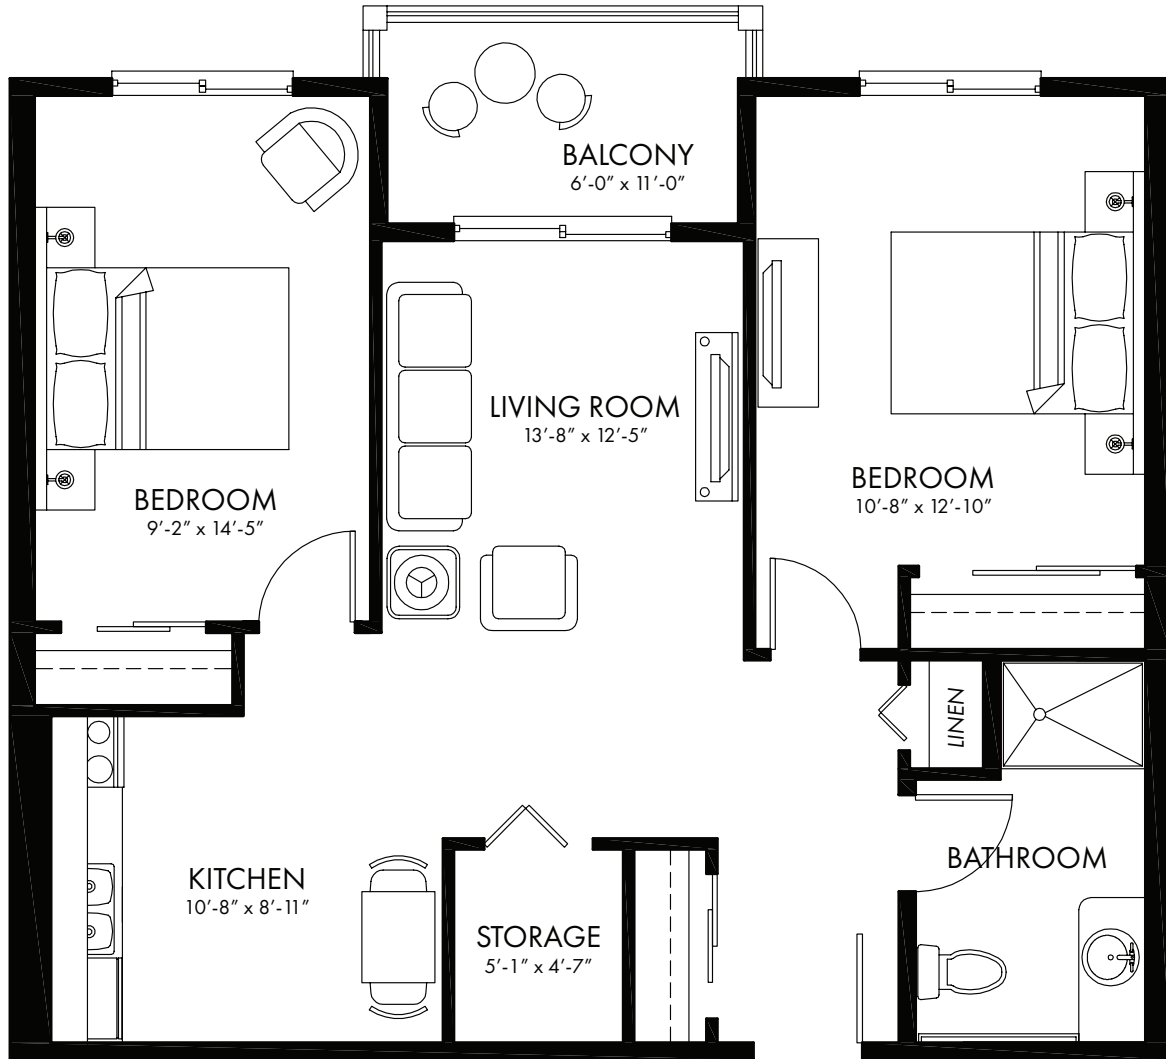

FREEDOM • CHOICE • INDEPENDENCE • [LifestyleOptions.ca](http://LifestyleOptions.ca)

**LEDUC** 108 West Haven Drive, Leduc T9E 0R7 T 780.980.3064 F 780.980.3943

SECOND, THIRD, AND FOURTH FLOORS ONLY

*The developer reserves the right to modify floor plans, site plans, renderings, elevations, common areas and features in a continuing effort to improve product quality.*